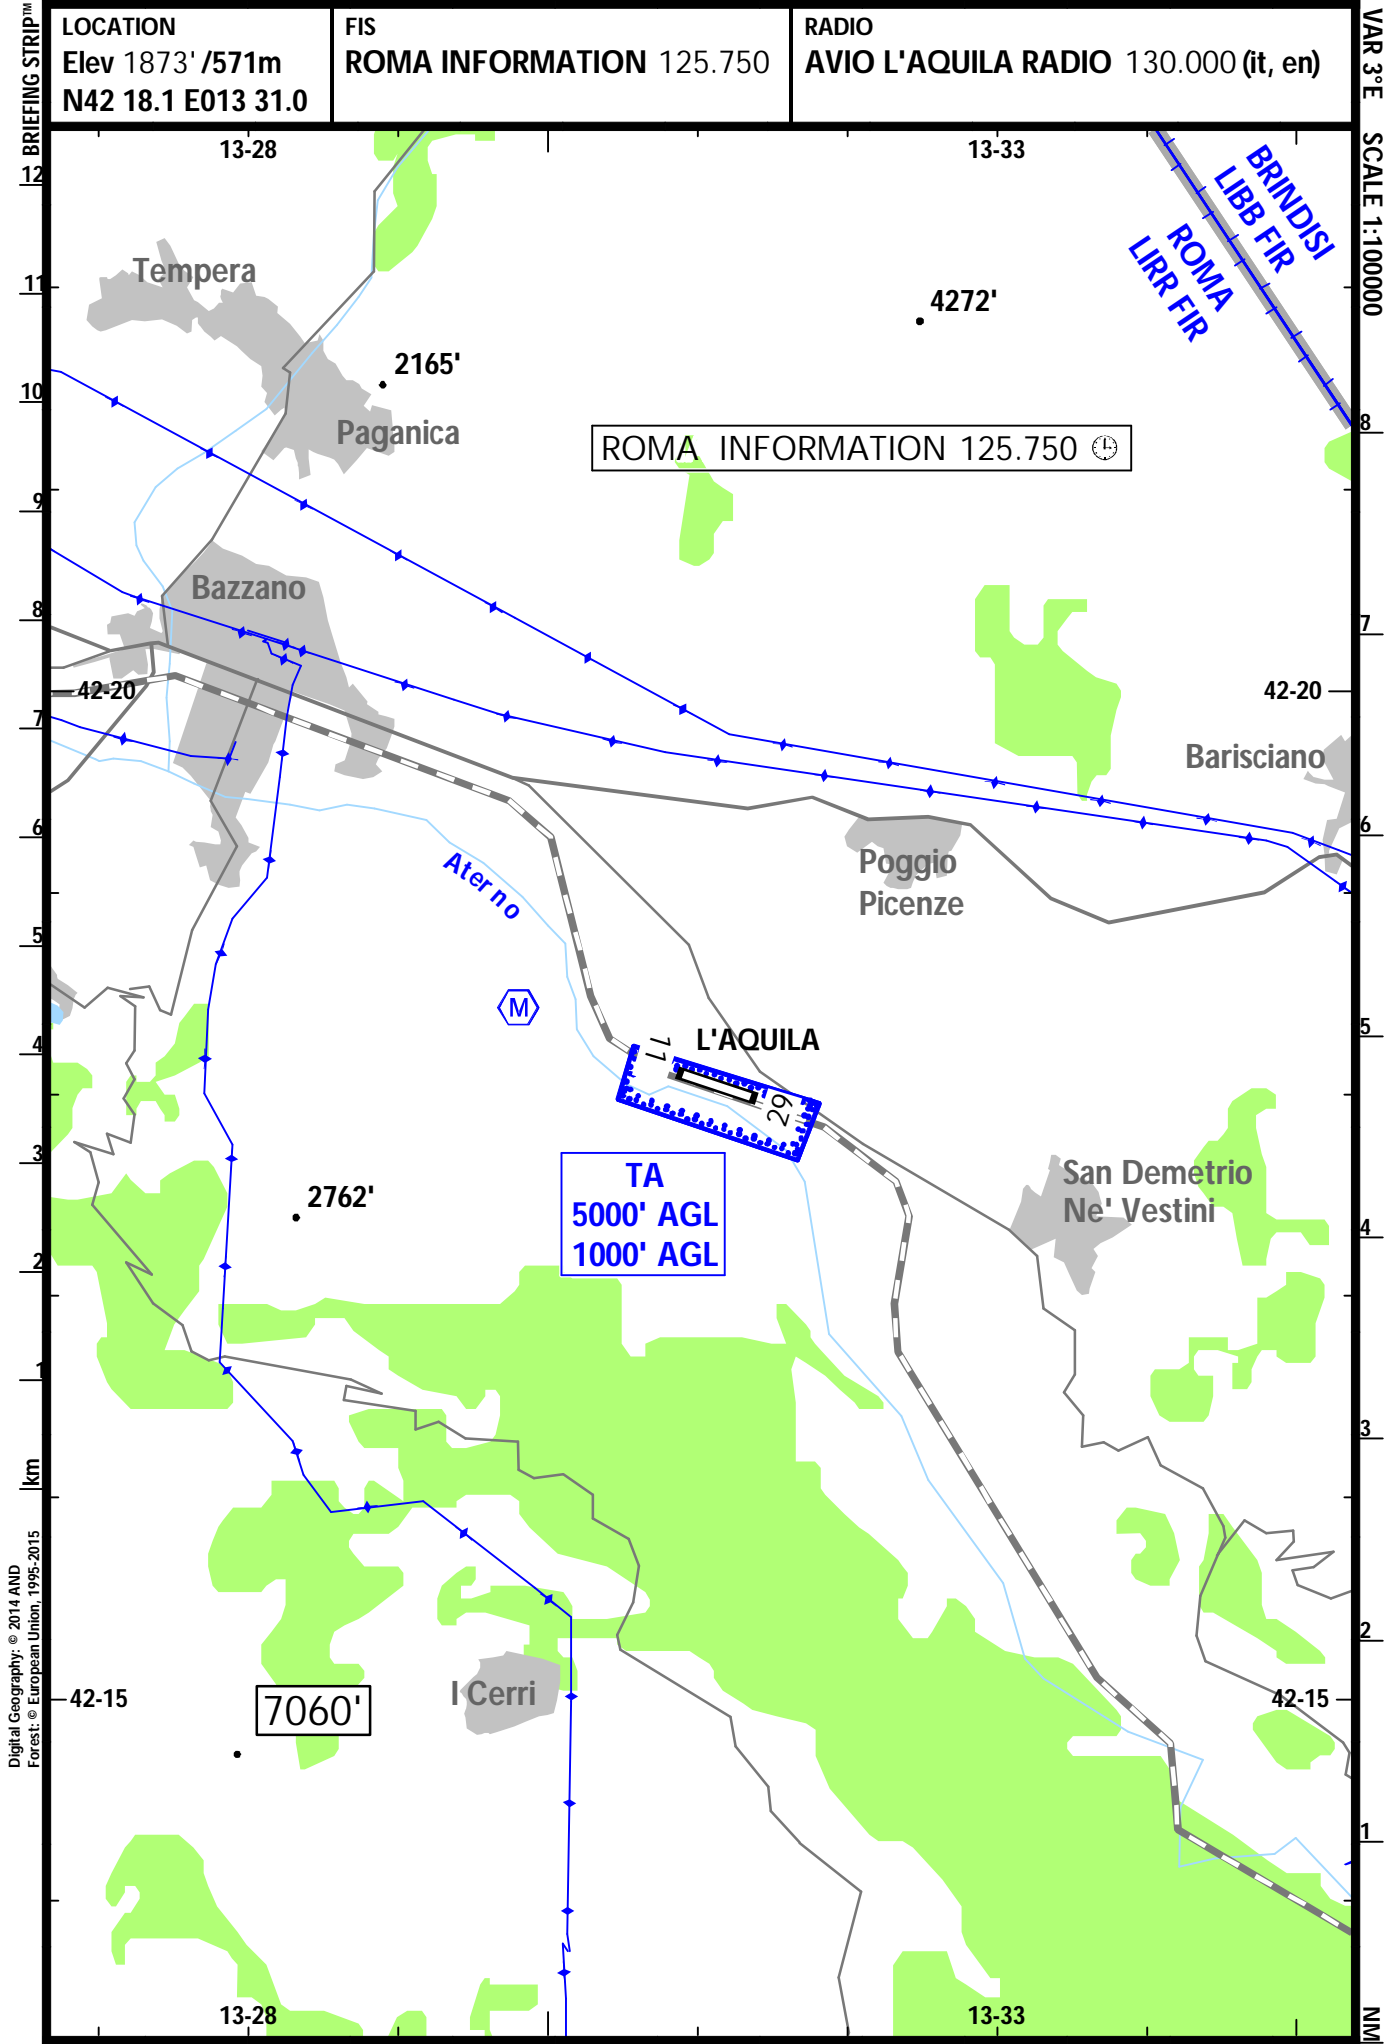

L'AQUILA
 ITALY

L'AQUILA

06 MAY 16 **(29-1)**

LOCATION Elev 1873' /571m N42 18.1 E013 31.0	FIS ROMA INFORMATION 125.750	RADIO AVIO L'AQUILA RADIO 130.000 (it, en)
---	---	---

Digital Geography: © 2014 AND
 Forest: © European Union, 1995-2015

CHANGES: New Layout.

© JEPPESEN, 2016. ALL RIGHTS RESERVED